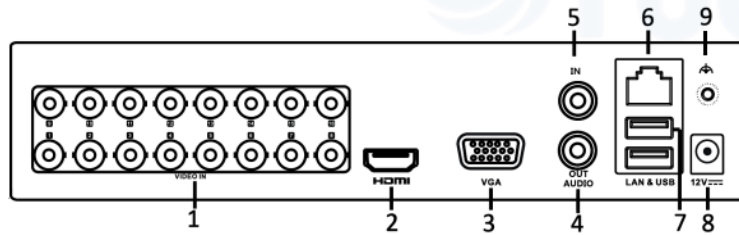

Physical Interfaces

The rear panel of DS-7204/7208HGHI-F1 provides 4/8 video input interfaces.

Index	Description	Index	Description
1	VIDEO IN	6	LAN Network Interface
2	HDMI Interface	7	USB Interface
3	VGA Interface	8	GND
4	AUDIO OUT	9	12 VDC Power Input
5	AUDIO IN