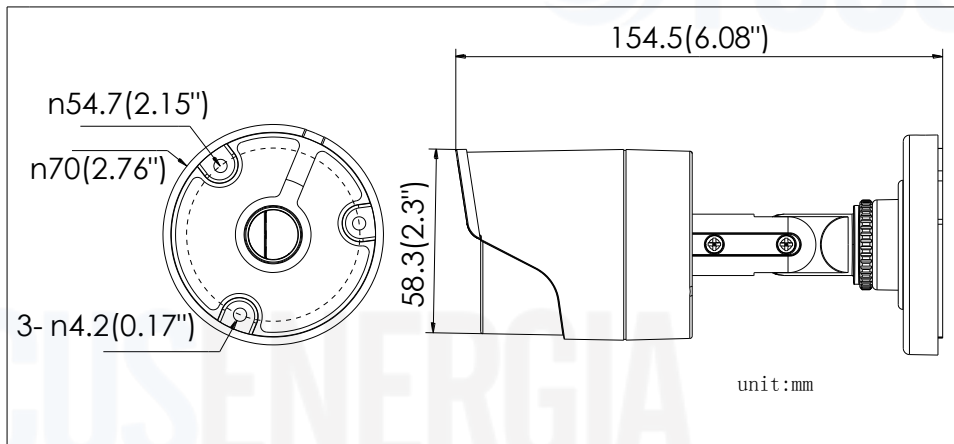

Dimensions